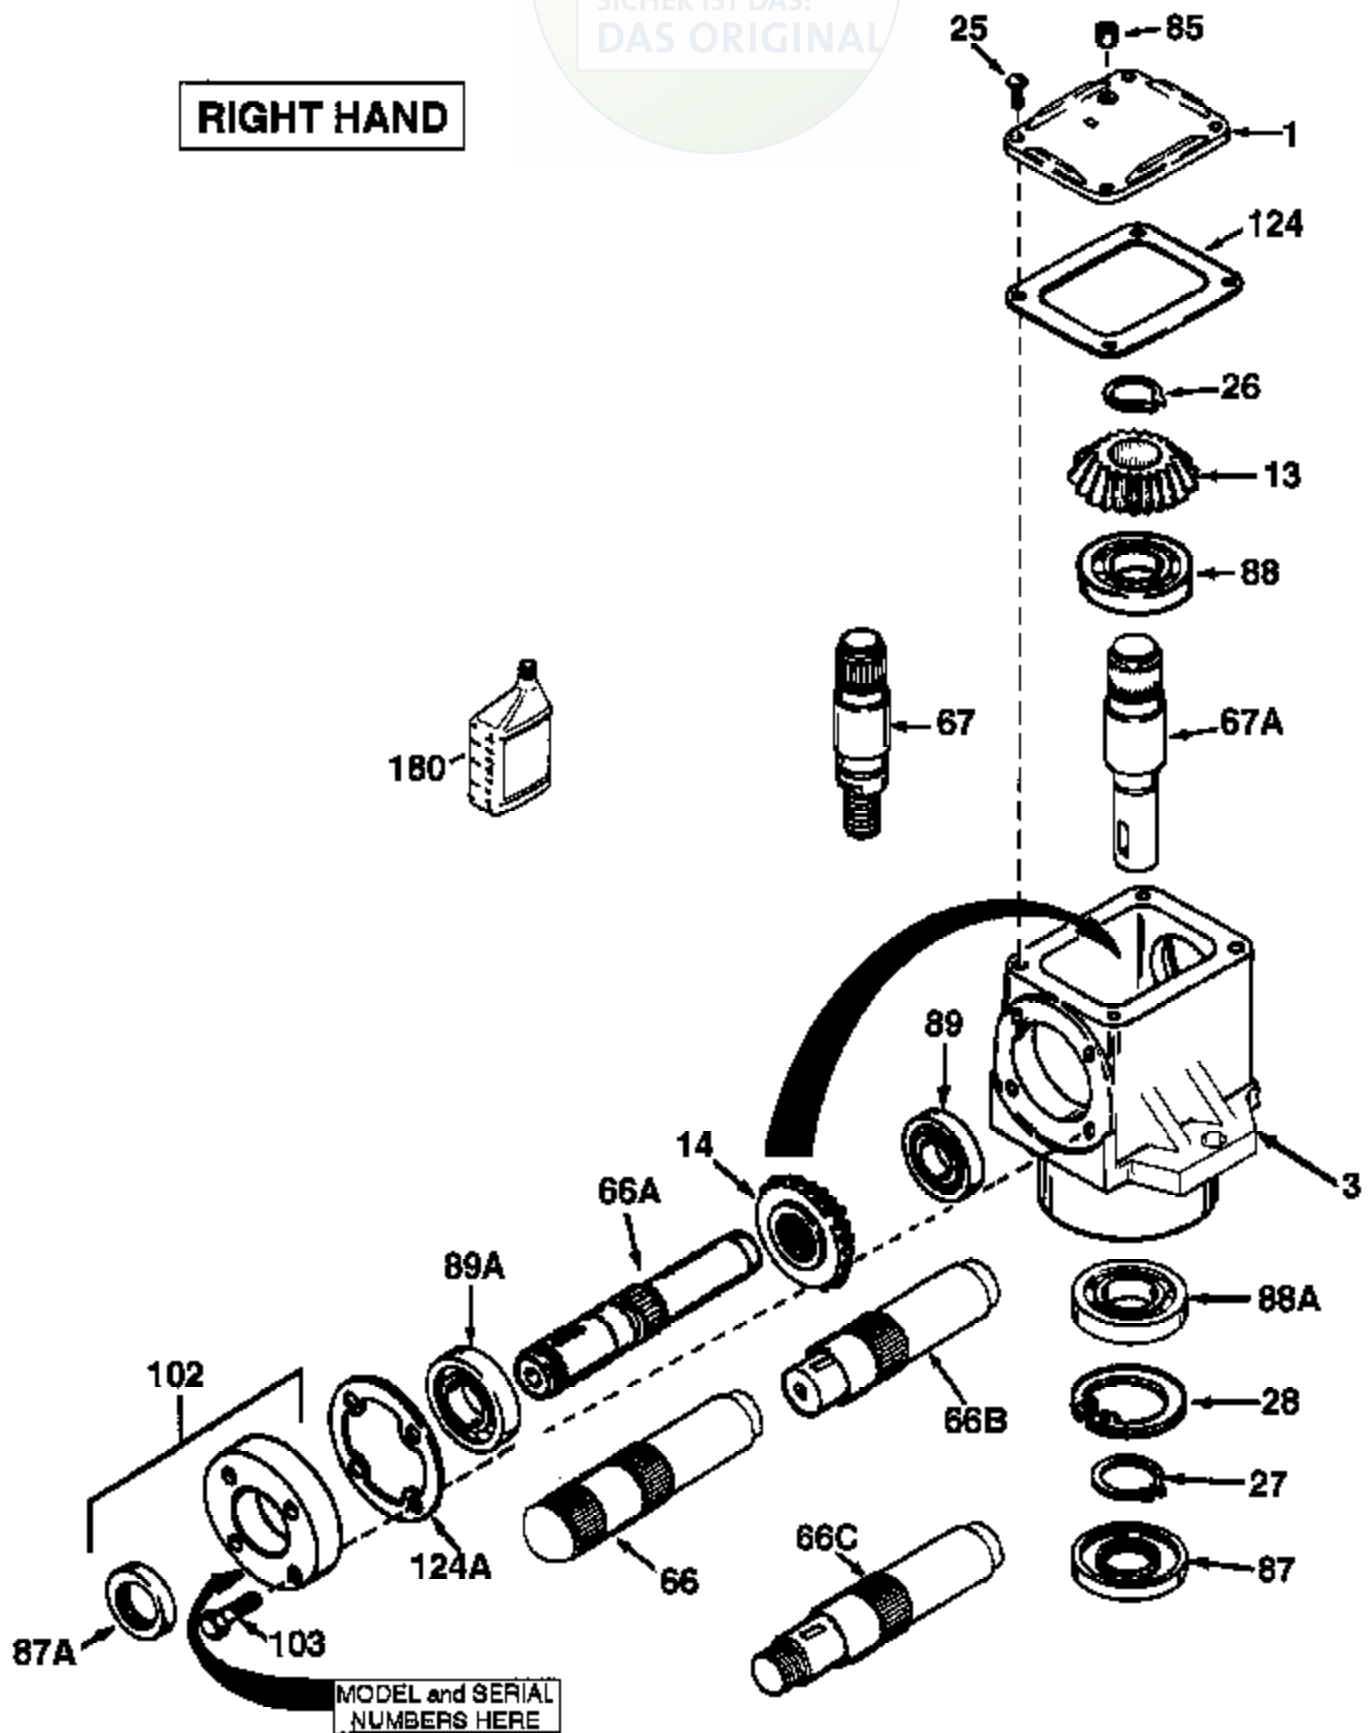

JOIST

SICHER IST DAS:
DAS ORIGINAL

RIGHT HAND

Ref #	Part Number	Qty	Description
	794342B		Right Hand Head Assembly (Incl. 1 thr u 124A)
1	772067		Cover
3	770026A		Right Angle Drive Housing
13	778101A		Miter Gear (17 teeth) (7/8" ID)
14	778210A		Miter Gear (17 teeth) (1" ID)
25	792025		Screw, 10-24 x 1/2"
26	788018		Retainer Ring
66A	776228		Input Shaft (5-7/32" long)
67A	776066		Output Shaft (4-19/32" long)
85	792039		Pipe Plug, 1/8-27 (countersunk headle ss)
87A	788031		Oil Seal
87	788029		Oil Seal
88A	XXXX	1000-1000-034	Ball Bearing (Order from OEM)
88	780034	Peerless	Ball Bearing
89	780024		Ball Bearing
102	786029		Retainer Cap & Seal (Incl. 87A & 103)
103	792026		Screw, 1/4-20 x 7/8"
124	788028		Cover Gasket
124A	788030B		Cap Gasket
180	730229A		Gear Oil 80W90